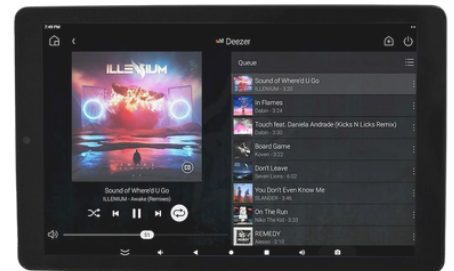

Axion Android PoE Touch Screen

Axion Lighting 5.5", 8" and 10" touch screens offer the perfect interface solution for any home or commercial project. Even if you don't have a control system like Control4, Elan, RTI, Crestron, or URC, these touch screens are great for everyday life organizing using apps like Calendar, Tasks and more.

Full access to the Google Play Store means your favorite apps are only a tap away! Commercial applications are endless; perfect for board rooms or meeting spaces where you want to display bookings or reservations. Power over Ethernet equates to a single wire solution and using a standard US single gang back box allows for easy retrofit or new installations.