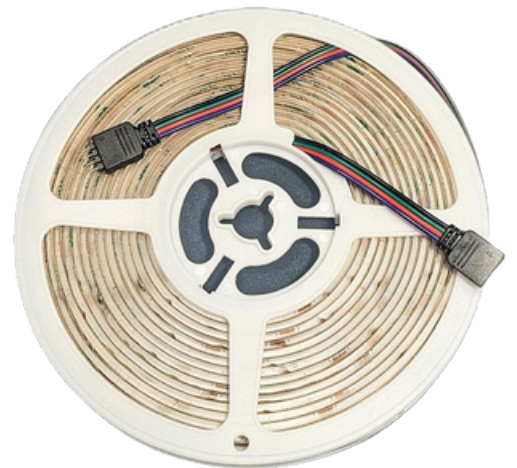

Control4®

ELAN®

CRESTRON

Home Assistant

RTI

Axion COB LED Strip Tape

Our 24-volt COB LED strips are built to last and have the highest quality components to ensure consistent light output and easy installation.

All of our tape light LED strips feature the following:

- 3M adhesive backing
- 8-inch wire leads on both ends
- Quick connectors for easy linking of multiple strips without soldering or crimp connectors
- Outdoor rated strips now feature high quality silicone drip glue to help keep the PCB size small
- RGBW strips all have 4000K dedicated white LEDs

These COB strips are a great alternative to the traditional high-density versions when you want consistent light output across the entire strip or when the strip itself may be visible.

Axion High Density LED Strip Tape

- New diffuser so you get a nice clean color profile when looking directly at the light. No more LED hot spots.
- A complete 24-volt line. No more having to mix and match 12-volt for the previous 4" unit.
- The dedicated white LED is now 4000 Kelvin, producing a nice soft white great for any application