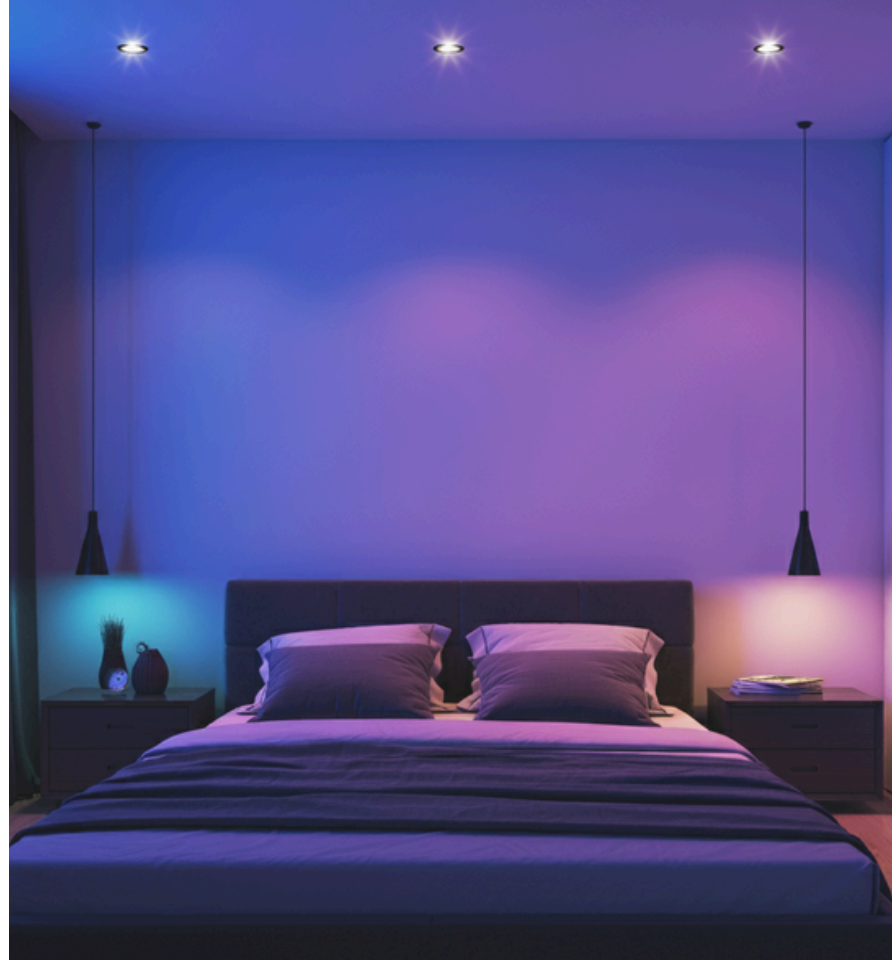

These COB strips are a great alternative to the traditional high-density versions when you want consistent light output across the entire strip or when the strip itself may be visible.

Axion High Density LED Strip Tape

The high density LED strips give a cost effective but performant solution for anyone looking to add either tunable white, RGB, or RGBW accent lighting to any project.

These traditional high-density strips produce a crisp, clean, bright light, adding to the ambiance of any space.